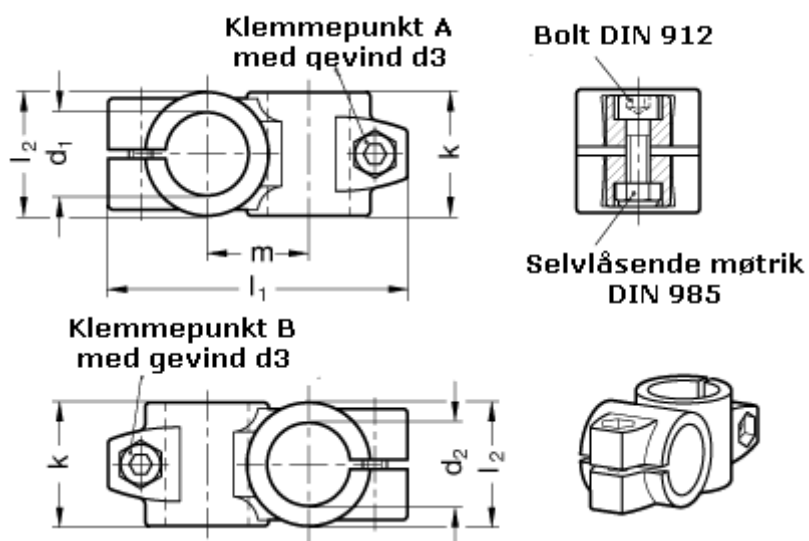

Article number: 20132B48B48652SW
Description: E+G 2-way pipe clamp
GN 132-B48-B48-65-2-SW

Measures

Adjustable clamp lever = GN 911-M10-55 have to be ordred separately

d1	= 48
d2	= 48
d3	= M10
k	= 65
l1	= 143.0
l2	= 65
m	= 53